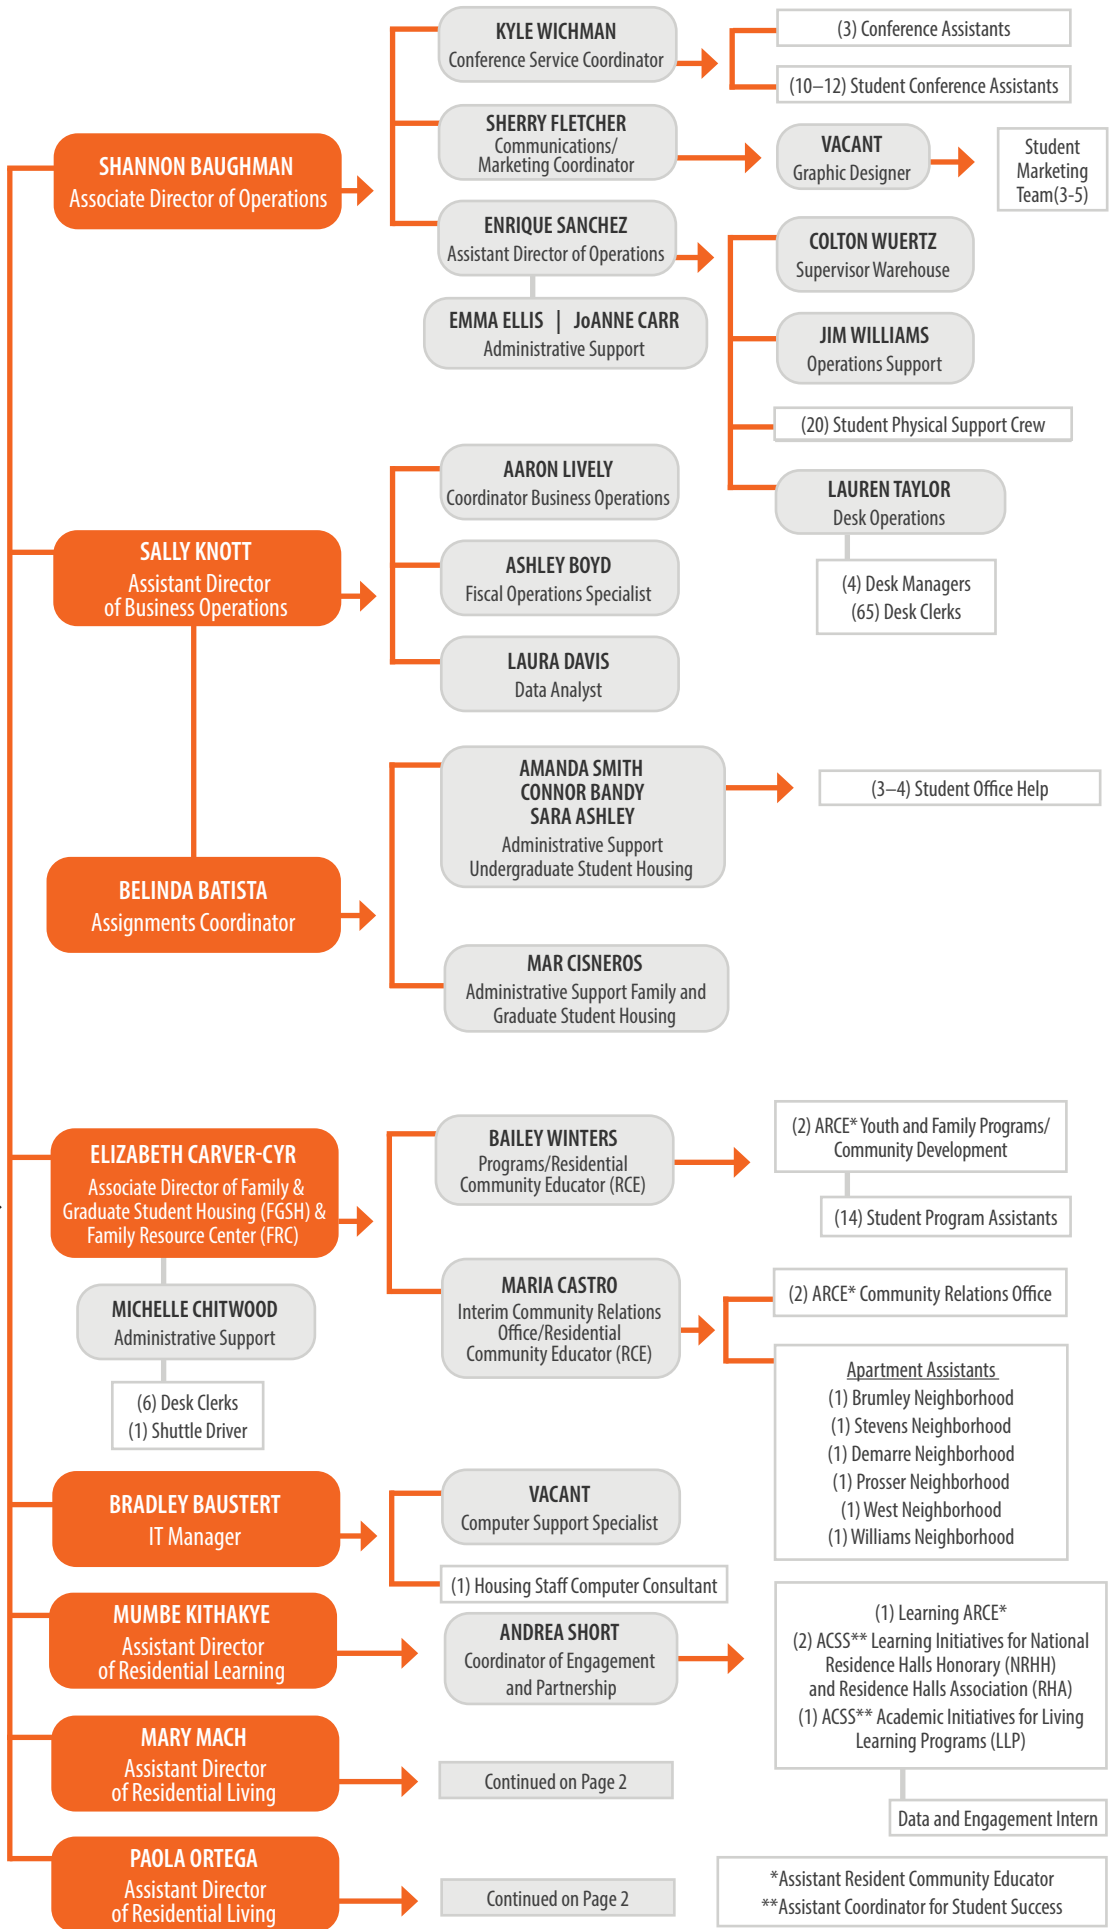

HOUSING AND RESIDENTIAL LIFE

ORGANIZATIONAL CHART
November 2023 | Page 1

OSU/A&M BOARD OF REGENTS

KAYSE SHRUM
OSU President

JEANETTE MENDEZ
OSU Provost & Senior
Vice President of Academic Affairs

DOUG HALLENBECK
Vice President, Student Affairs

LEON McCLINTON, JR.
Housing & Residential
Life Director

HOUSING AND RESIDENTIAL LIFE

ORGANIZATIONAL CHART
November 2023 | Page 2

*Assistant Resident Community Educator
**Assistant Coordinator for Student Success