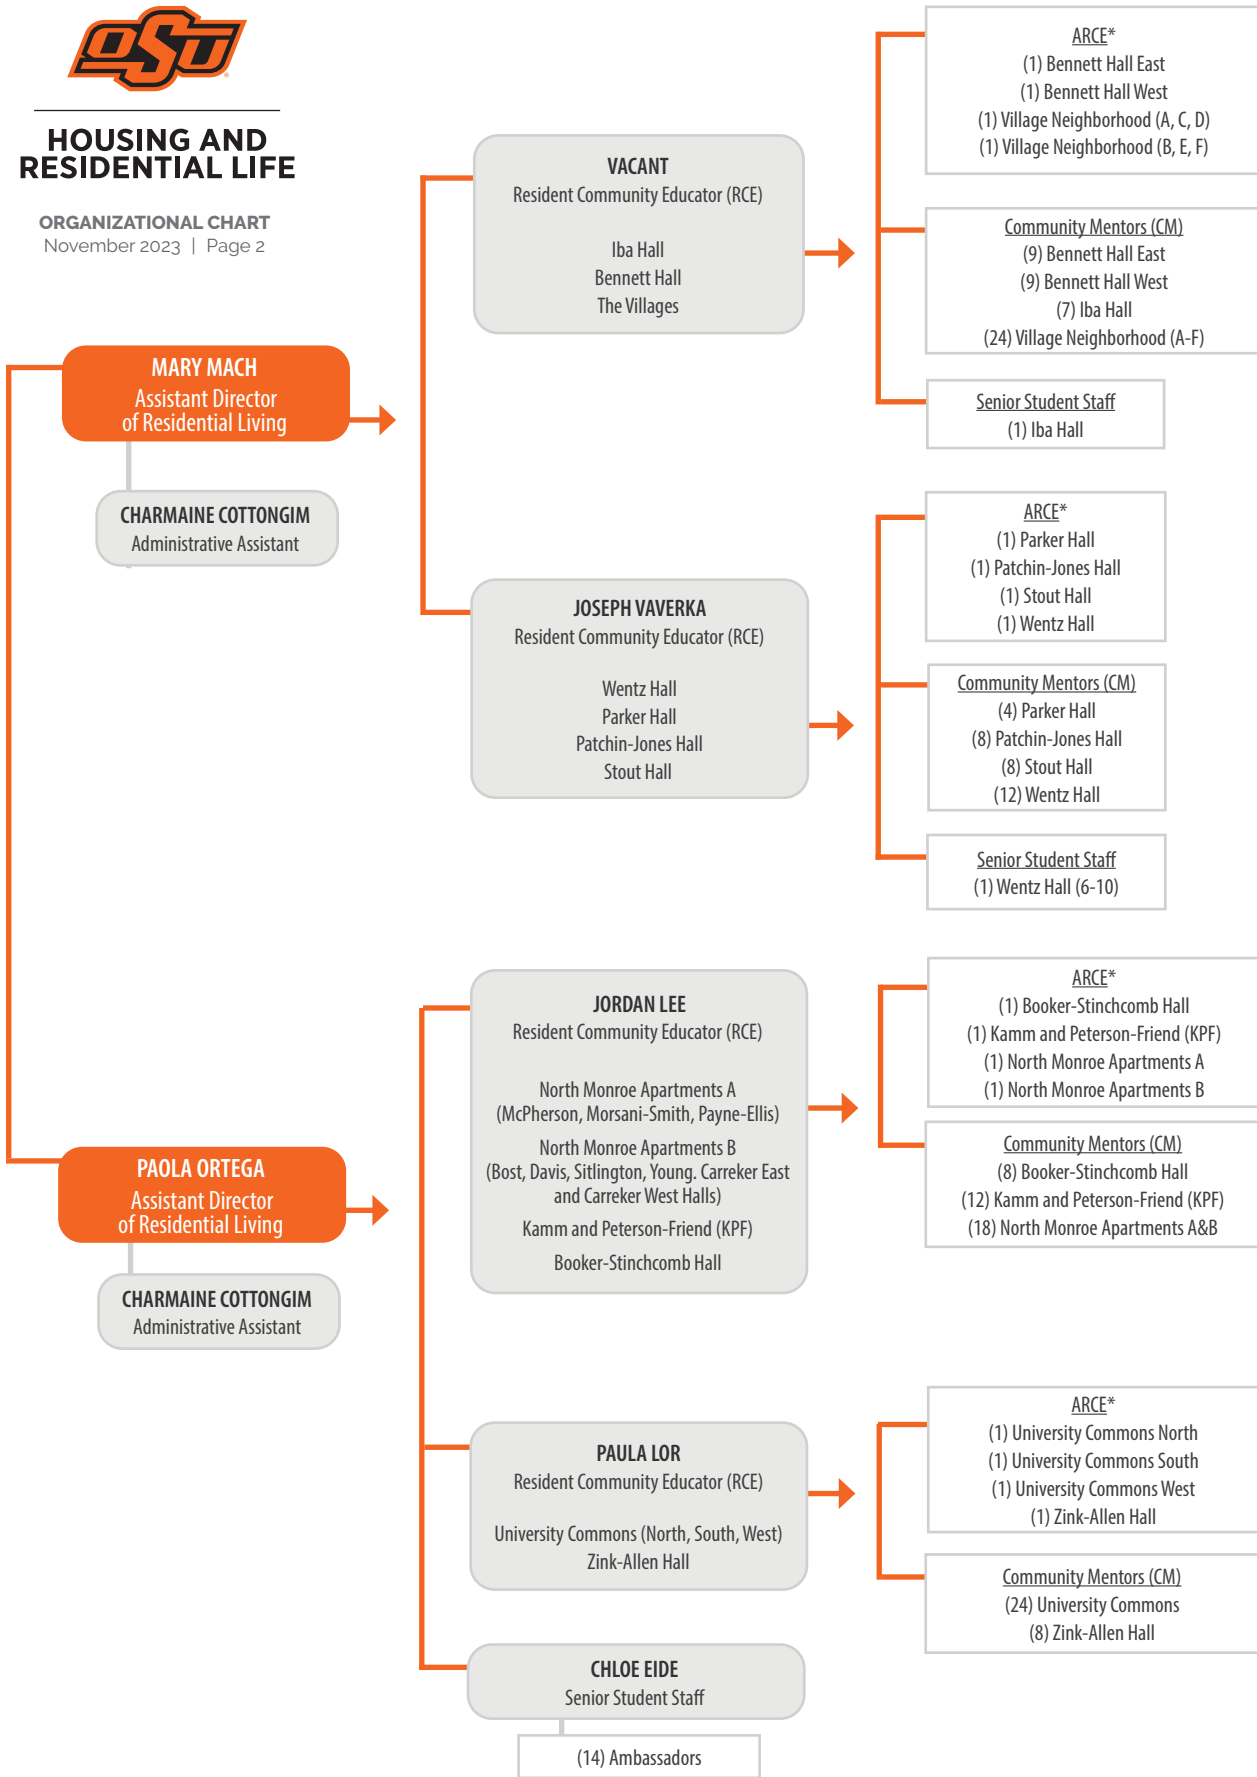

HOUSING AND RESIDENTIAL LIFE

ORGANIZATIONAL CHART
November 2023 | Page 1

OSU/A&M BOARD OF REGENTS

KAYSE SHRUM
OSU President

JEANETTE MENDEZ
OSU Provost & Senior
Vice President of Academic Affairs

DOUG HALLENBECK
Vice President, Student Affairs

LEON McCLINTON, JR.
Housing & Residential
Life Director

HOUSING AND RESIDENTIAL LIFE

ORGANIZATIONAL CHART
November 2023 | Page 2

*Assistant Resident Community Educator
**Assistant Coordinator for Student Success